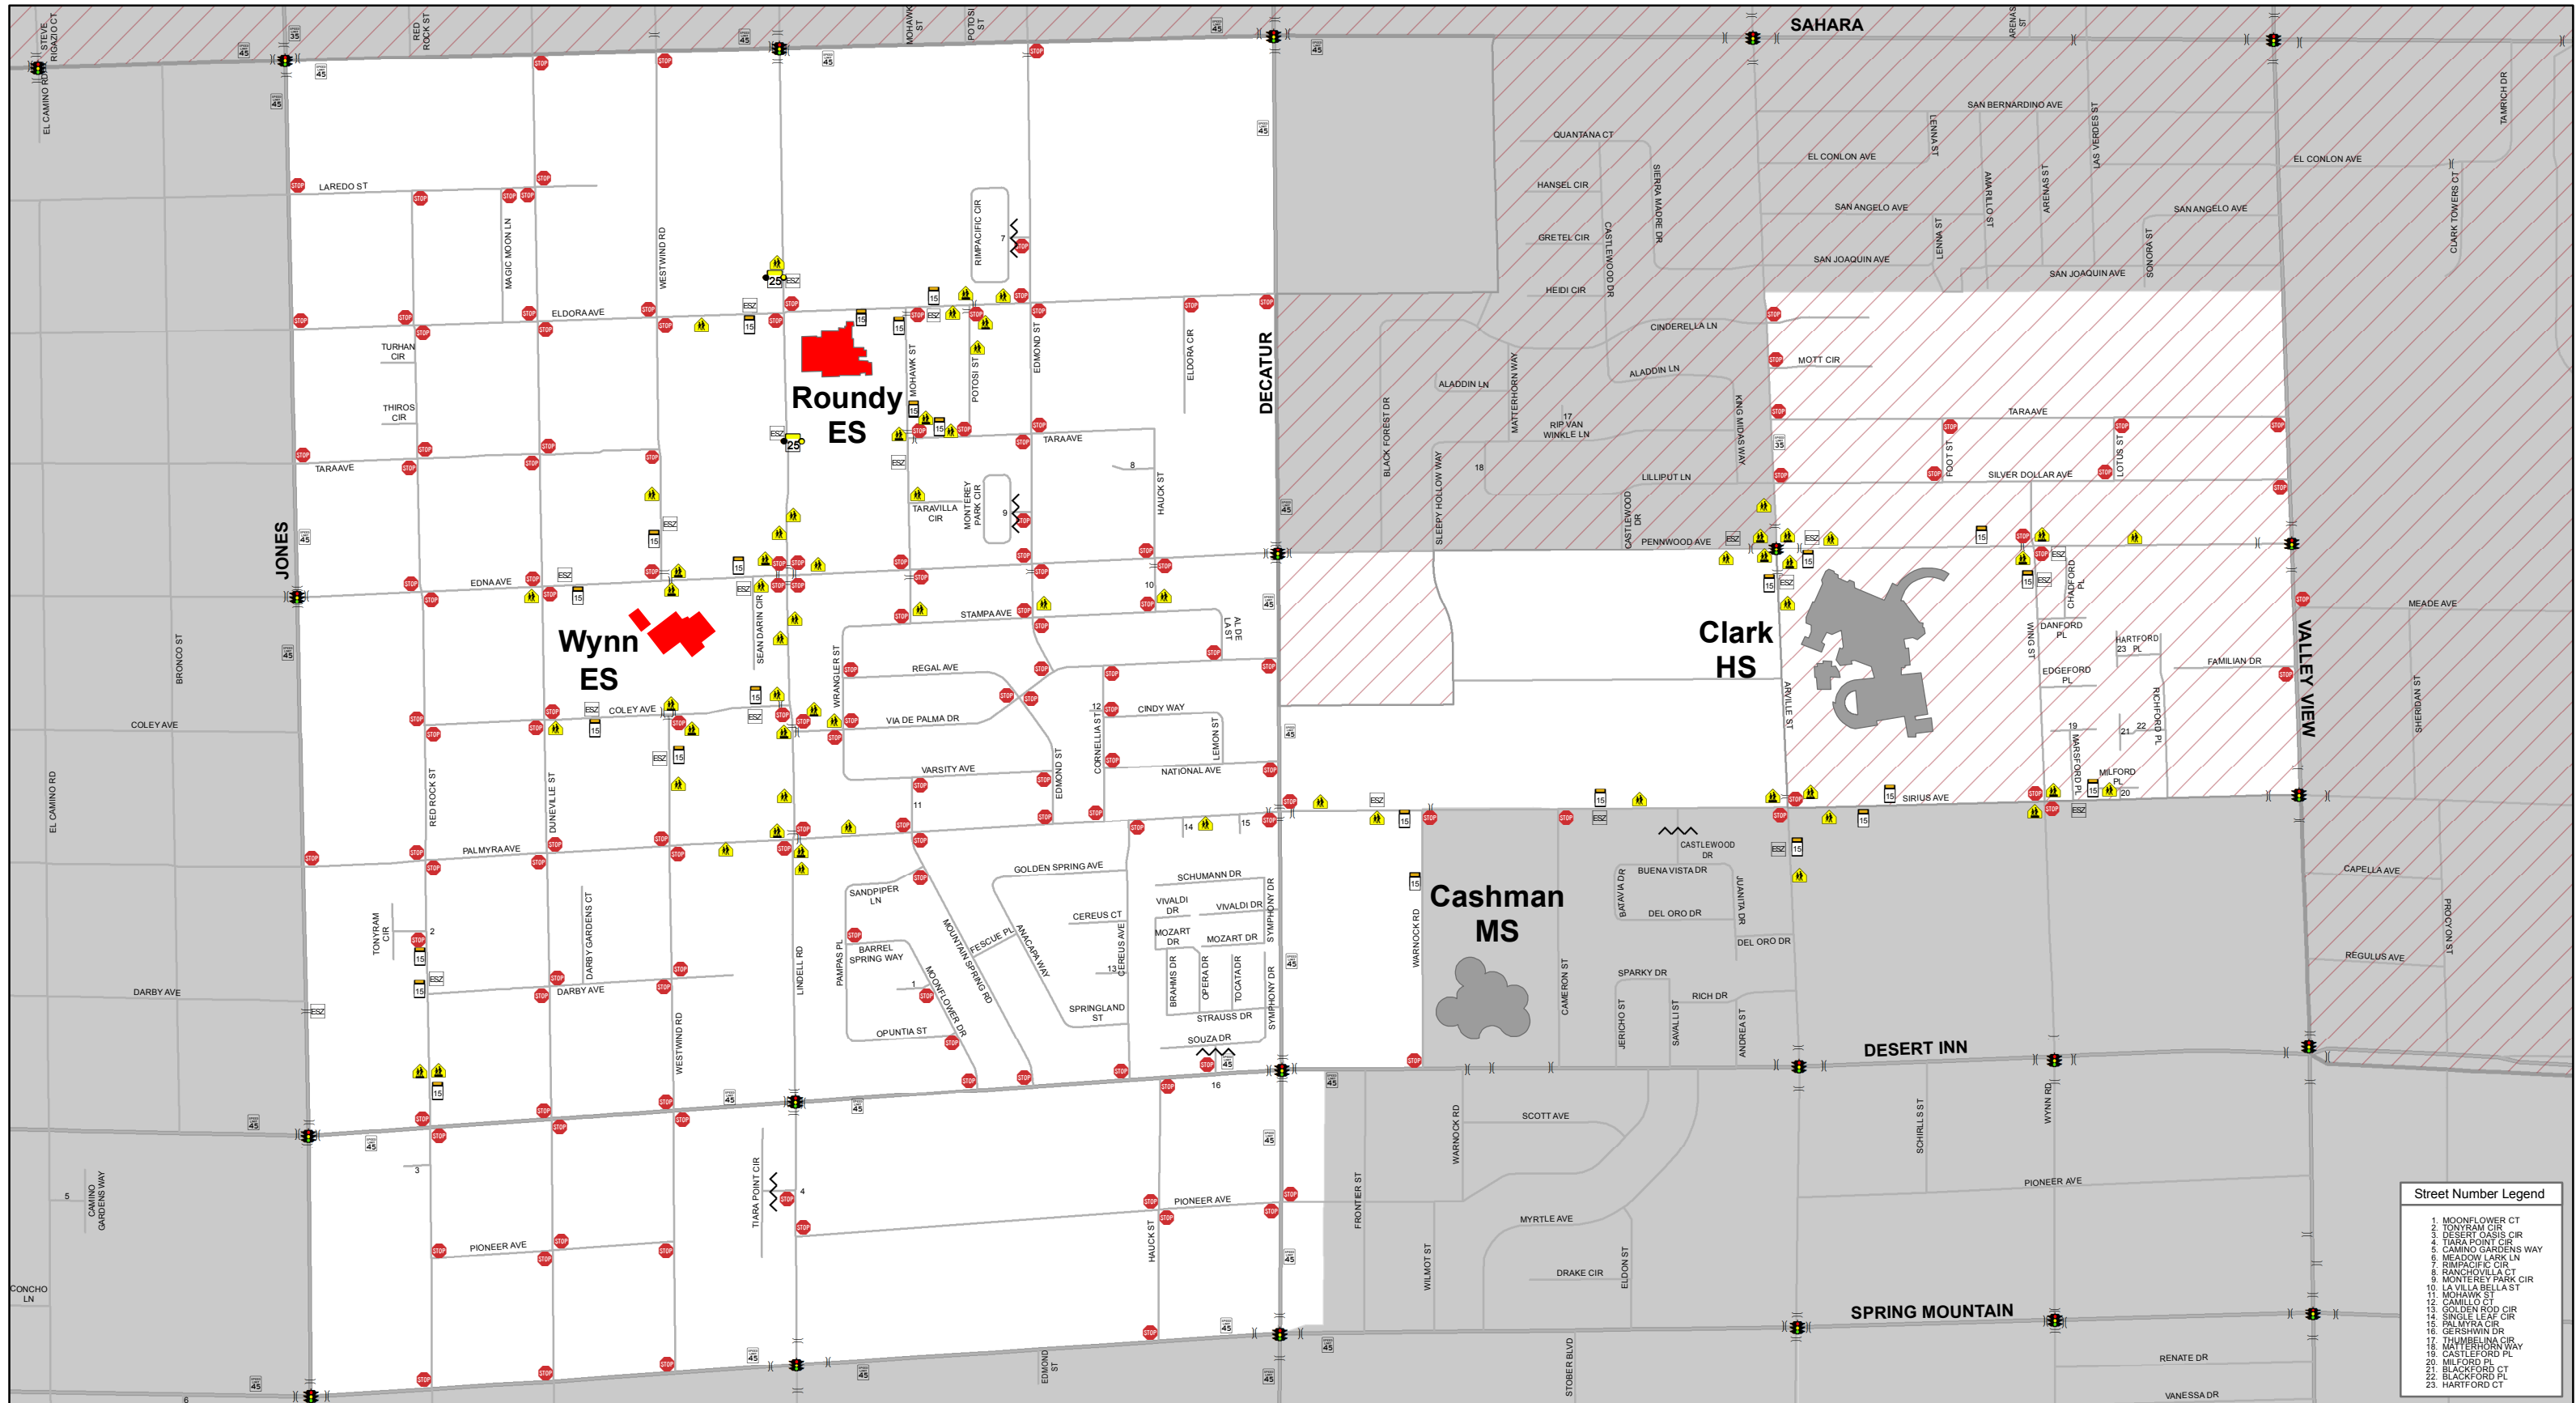

DISCLAIMER:

This map is provided to assist parents/guardians and students in the selection of a walking/bicycling route to and from school. The location of traffic control devices and roadway conditions will change, so parents/guardians must continually review the route with their child/children. This information is provided for information purposes only. Nothing herein is warranted by Clark County, and no liability is assumed by Clark County or the Clark County School District for the information provided, including but not limited to the accuracy of the data shown herein. Speed limits are 25 mph unless otherwise noted.

For more Information see <http://www.clarkcountynv.gov/depts/public_works/Pages/default.aspx>

Elaine Wynn and Dr. Owen Roundy

Elementary School

Bell Times

(Elaine Wynn) (Dr Owen Roundy)
9:00 AM - 3:11 PM 9:15 AM - 3:26 PM

Legend

1. Clark County
   - Boulder City
   - City of Henderson
   - City of Las Vegas
   - City of Mesquite
   - City of North Las Vegas
- 2014-2015